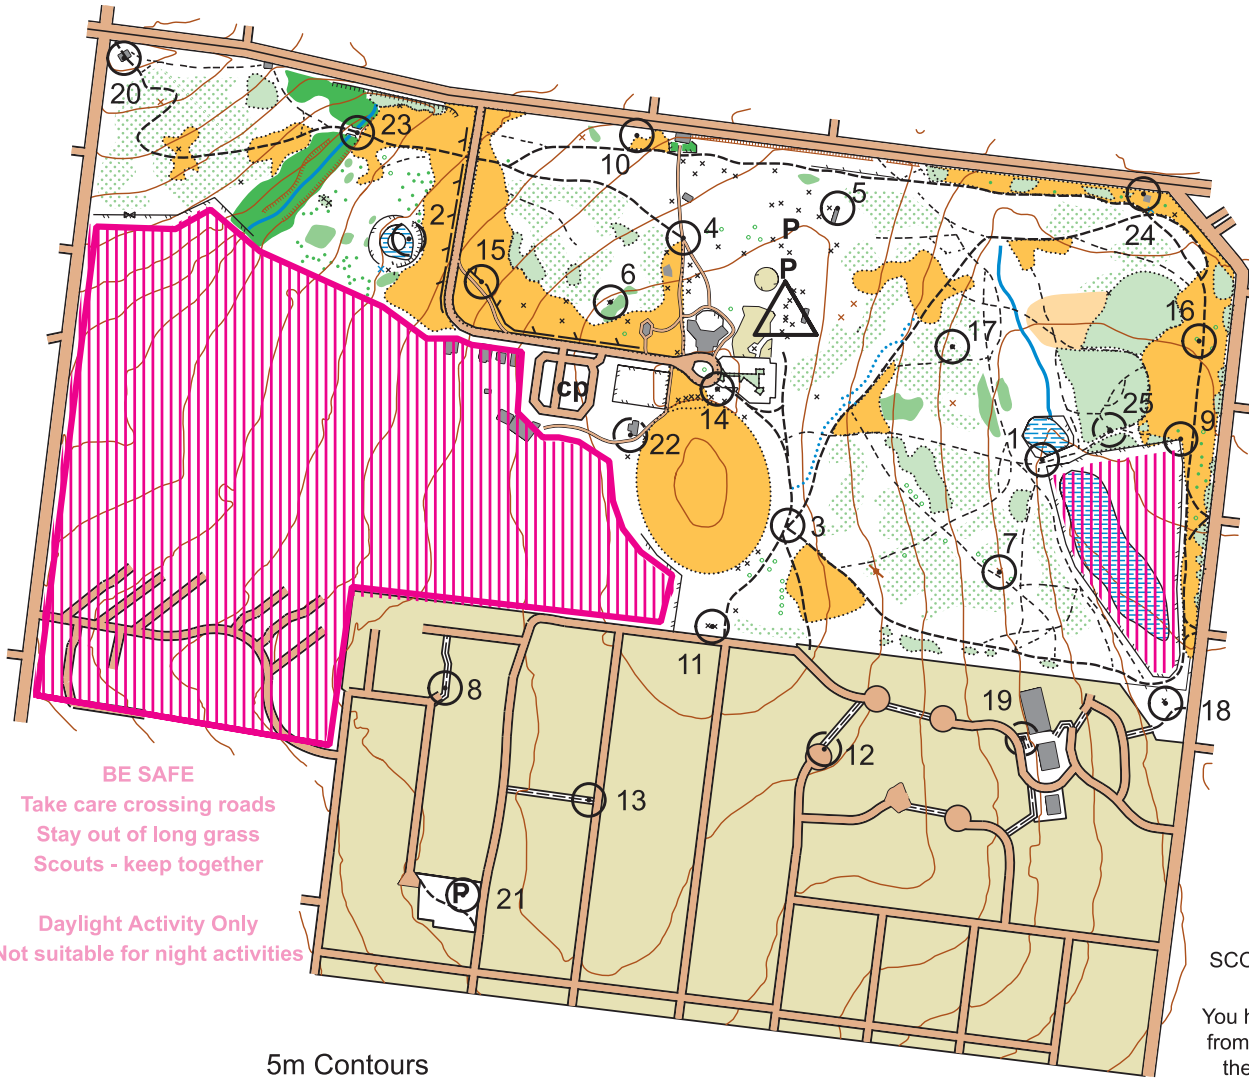

Suburban Adventure Racing

Wattle Park, Sun 7th Feb 2021 - Sun 14th Feb

Organised by the Victorian Rogaining Association for Eastern Suburbs Scouts
<http://vra.rogaine.asn.au>

- COLOURS**
- Out of Bounds
 - Open ground
 - Scattered Trees
 - Forest, runnable
 - Green - slow going
 - Greener - don't go there
 - Water - don't go here either

- SYMBOLS**
- Park Bench
 - Picnic Table
 - Man Made Object
 - Tree
 - Fence - crossable
 - Fence - don't cross
 - Tap / Water
 - Toilet
 - Post
 - Big Log

- Ctl. Description
- Start. Two shiny tables close together
- Finish. Two shiny tables close together
1. Fence Corner
 2. West end of Rock Bridge
 3. Northern Track Junction
 4. Track Junction
 5. North end of Northern Tram
 6. Fence - North end
 7. Kid's Cubby House
 8. Green Post in Laneway
 9. Fence Corner
 10. NW Corner of clearing
 11. Green Boxes - inside park
 12. Fire Hydrant
 13. East end of Laneway
 14. Rock Pillar - Memorial
 15. Gap in Fence
 16. Distinctive Tree
 17. Seat
 18. Southern side of Drain Cover
 19. Top of Stairs
 20. SE Corner of Bus Shelter
 21. Bottom of Southern Slide
 22. SE Corner of Building
 23. East end of Footbridge
 24. Yellow Drain Cover
 25. Track Junction

BE SAFE
 Take care crossing roads
 Stay out of long grass
 Scouts - keep together

Daylight Activity Only
 Not suitable for night activities

1 HOUR SCORE COURSE	CONTROL VALUE
	1-5 2 points
	6-10 3 points
	11-15 4 points
	16-20 5 points
	21-25 6 points

You have 60 minutes from when you hear the START beep

Late Penalty
 3 points per minute

MapRun Info

Press Select Event
 Go to Victoria > RunFree > SAR
 Select Wattle Park Course
 Junior - Walk - Run or Bike
 Press Go to Start